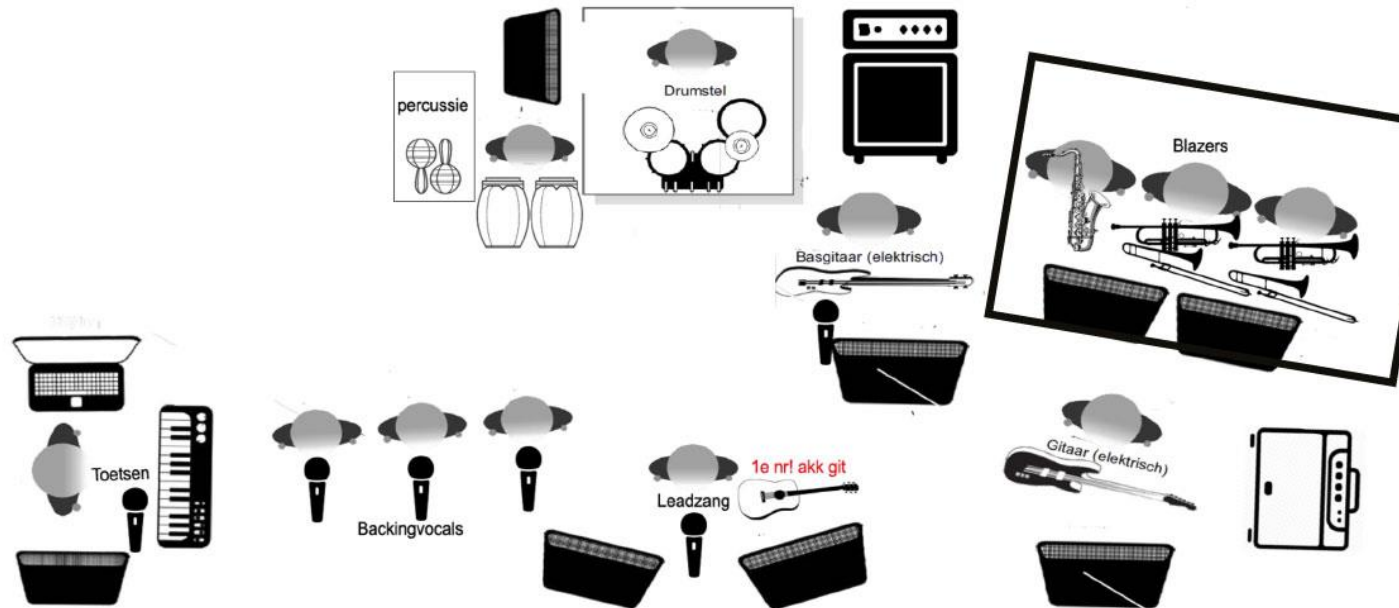

# Technische Rider – Faith! A tribute to George Michael – zonder koor

Rol	Naam	Monitor	Opmerkingen
Leadzang	Harrie	Floor	1e nr: akk git! / wireless mic
Backing1	Nadeche	In-ear	evt wireless mic
Backing2	Joyce	In-ear	evt wireless mic
Backing3	Ashley	In-ear	evt wireless mic
Toetsen	Roel	Floor	
Koor		Floor	
Percussie	Reggy	Floor	
Drums	Ivo	Floor	
Basgitaar	Bart	Floor	
Gitaar	Thomas	Floor	
Blz Sax	Thomas	Floor	
Blz Trp/Trb 1	Stefan	eigen inear	
Blz Trp/Trb 2	Roy	Floor	

## STAGEPLAN

- 3x In-ear in te huren door venue

Technische Rider – Faith! A tribute to George Michael – zonder koor

nr	Desk	Band	Mic	snake	remarks	Gate	Com
1	Kick 91	Kick	92	A1			
2	Kick 52	Snare top	57	A2			
3	Snare Top	Snare bot	604	A3			
4	Snare Bottom	Hi hat	137	A4			
5	Hi-Hat	Tom	604	A5			
6	Tom 1	Tom	604	A6			
7	Tom 2	Floor	604	A7			
8	Floor 1	Floor	604	A8			
9	Floor 2	Overhead	Ksm 27	A9			
10	Ride/snare 2	Overhead	Ksm 27	A10			
11	Overhead Left	Bass	Own DI	A11			
12	Overhead Right	Ac Gtr	DI	A12	Alleen 1e nummer		
13	Bass Line	Gtr	57	B1			
14	Bass Mic.	Gtr	Ksm 27	B2			
15	GTR SR	Keys	DI	B3			
16	GTR SR	Keys	DI	B4			
17	GTR SR / ACC	Keys	DI	B5			
18	GTR SL	Keys	DI	B6			
19	GTR SL	Trp	Clip	B7			
20	GTR SL/ACC	Trp	Clip	B8			
21	HD/Sampler/Key	Sax	Clip	B9			
22	HD/Sampler/Key	Conga	B57	B10			
23	HD/Sampler/Key	Conga	B57	B11			
24	HD/Sampler/Key	Ovh perc	137	B12			
25	HD/Sampler/Key	Voc keys	58	C1			
26	HD/Sampler/Key	Voc bass	58	C2			
27	Sampler/Key/Horn	Back voc	(wireless) B87	C3			
28	Sampler/Key/Horn	Back voc	(wireless) B87	C4			
29	Horn/Perc	Back voc	(wireless) B87	C5			
30	Horn/Perc	Lead voc	Wireless 87	C6			